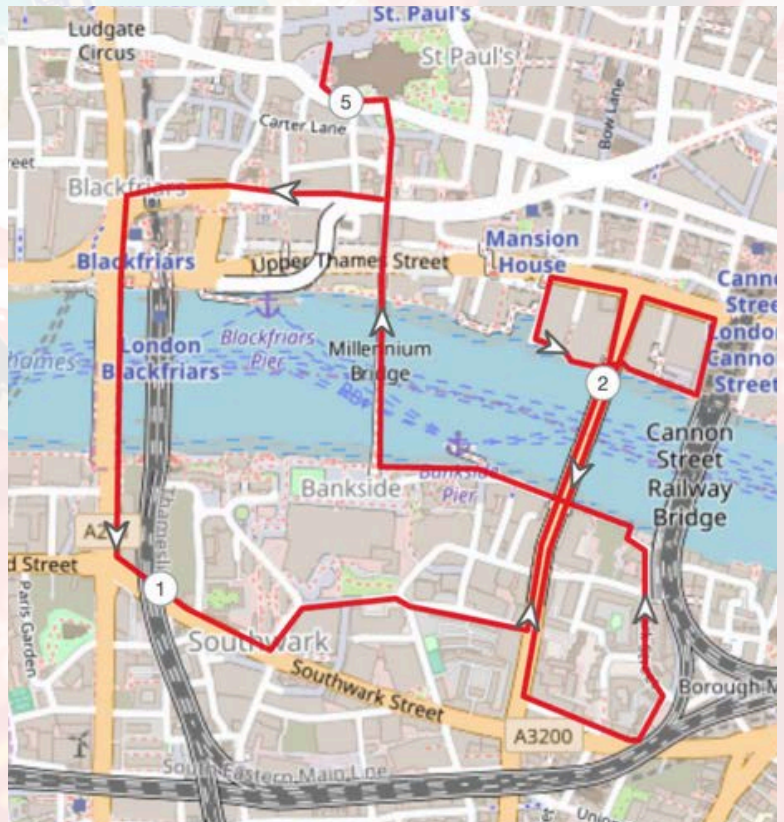

SANTA IN THE CITY

The Route

**Iconic landmarks & hidden paths
in a festive atmosphere!**

This year, Santa in the City begins in Paternoster Square just by the majestic St Paul's Cathedral. You will then go along the North bank, where there will be fantastic river views, crossing the Thames via Blackfriars & Southwark Bridge.

Next, the route will take you along the Thames path past Shakespeare's Globe, and then you'll head towards Tate Modern, where you will cross the river once again, this time over the Millennium Bridge.

You will be able to enjoy breathtaking views of the beautifully lit St Paul's Cathedral, before finally returning to the festive spirit in Paternoster Square, to complete this iconic 5km route and pick up your limited edition 10th Anniversary Santa in the City Medal.